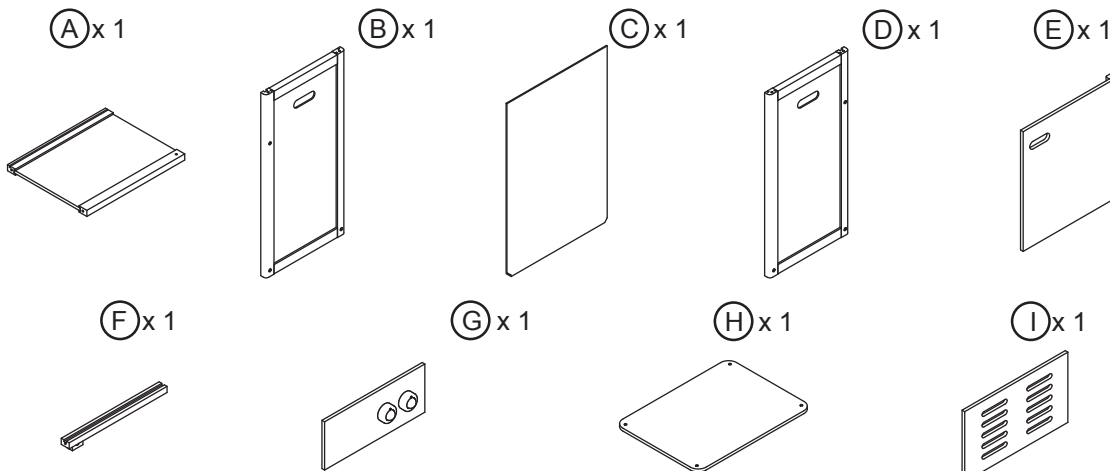

Instruction

To be assembled by adults only
3623 DISHWASHER

WARNING :
The toy is to be assembled by an adult.
Some Parts of this product are small.
Keep out of baby's reach.

1

2

Parts List

Hardware List

3